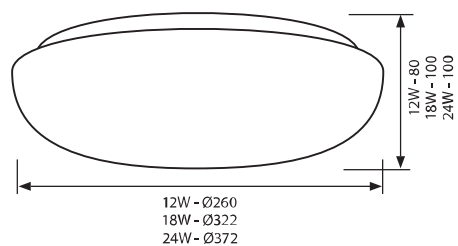

230V 50/60Hz 25000h >12500x Ra ≥80 120 3x0,75-2,5 IP 20